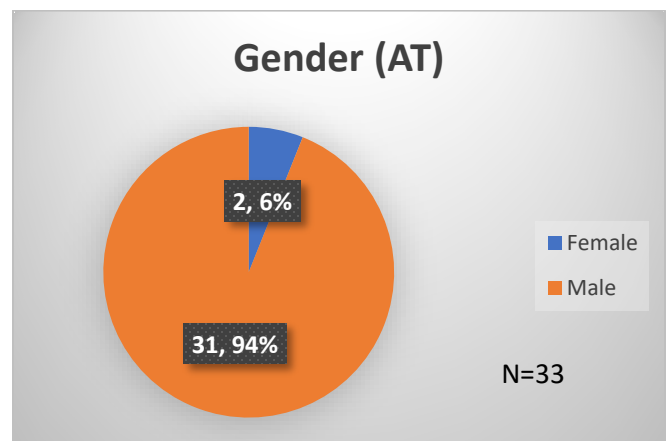

## Demographics for JTDC Population

### Friday Morning Midnight Count

Total # of probation Involved youth<sup>1</sup>: 1,299

<sup>1</sup> Probation Active: Any youth who is pending sentencing with an active social history, has been formally placed on probation or supervision with Cook County Juvenile Probation on the date of the report.