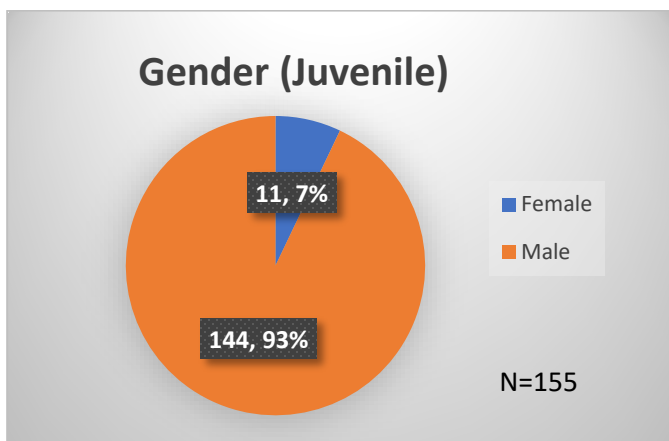

## Demographics for JTDC Population

### Friday Morning Midnight Count

Total # of probation Involved youth<sup>1</sup>: 1,299

<sup>1</sup> Probation Active: Any youth who is pending sentencing with an active social history, has been formally placed on probation or supervision with Cook County Juvenile Probation on the date of the report.