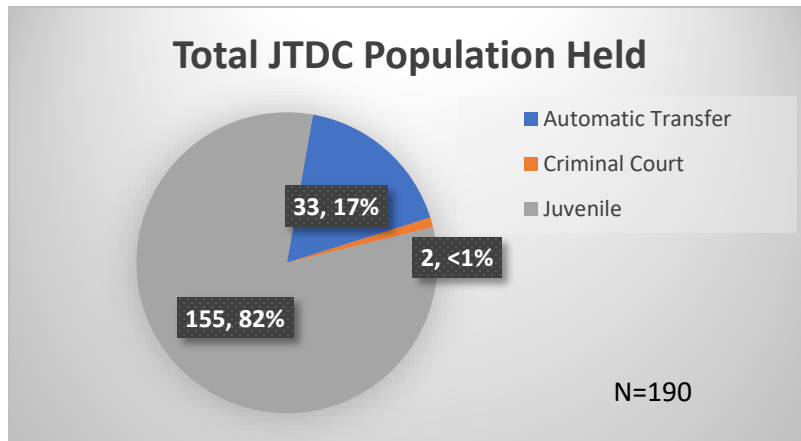

## Demographics for JTDC Population

### Friday Morning Midnight Count

Total # of probation Involved youth<sup>1</sup>: 1,299

<sup>1</sup> Probation Active: Any youth who is pending sentencing with an active social history, has been formally placed on probation or supervision with Cook County Juvenile Probation on the date of the report.