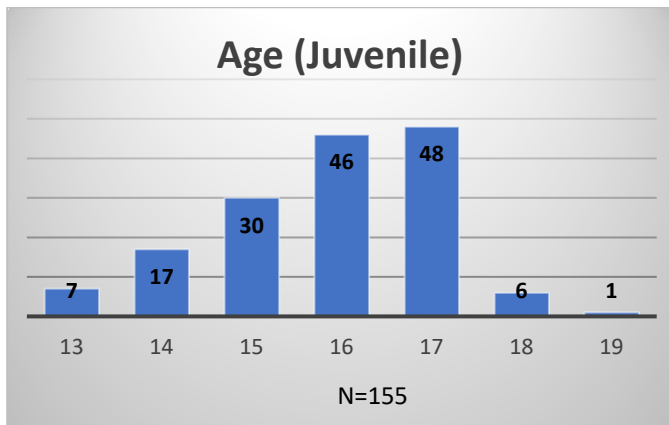

## Demographics for JTDC Population

### Friday Morning Midnight Count

Total # of probation Involved youth<sup>1</sup>: 1,299

<sup>1</sup> Probation Active: Any youth who is pending sentencing with an active social history, has been formally placed on probation or supervision with Cook County Juvenile Probation on the date of the report.